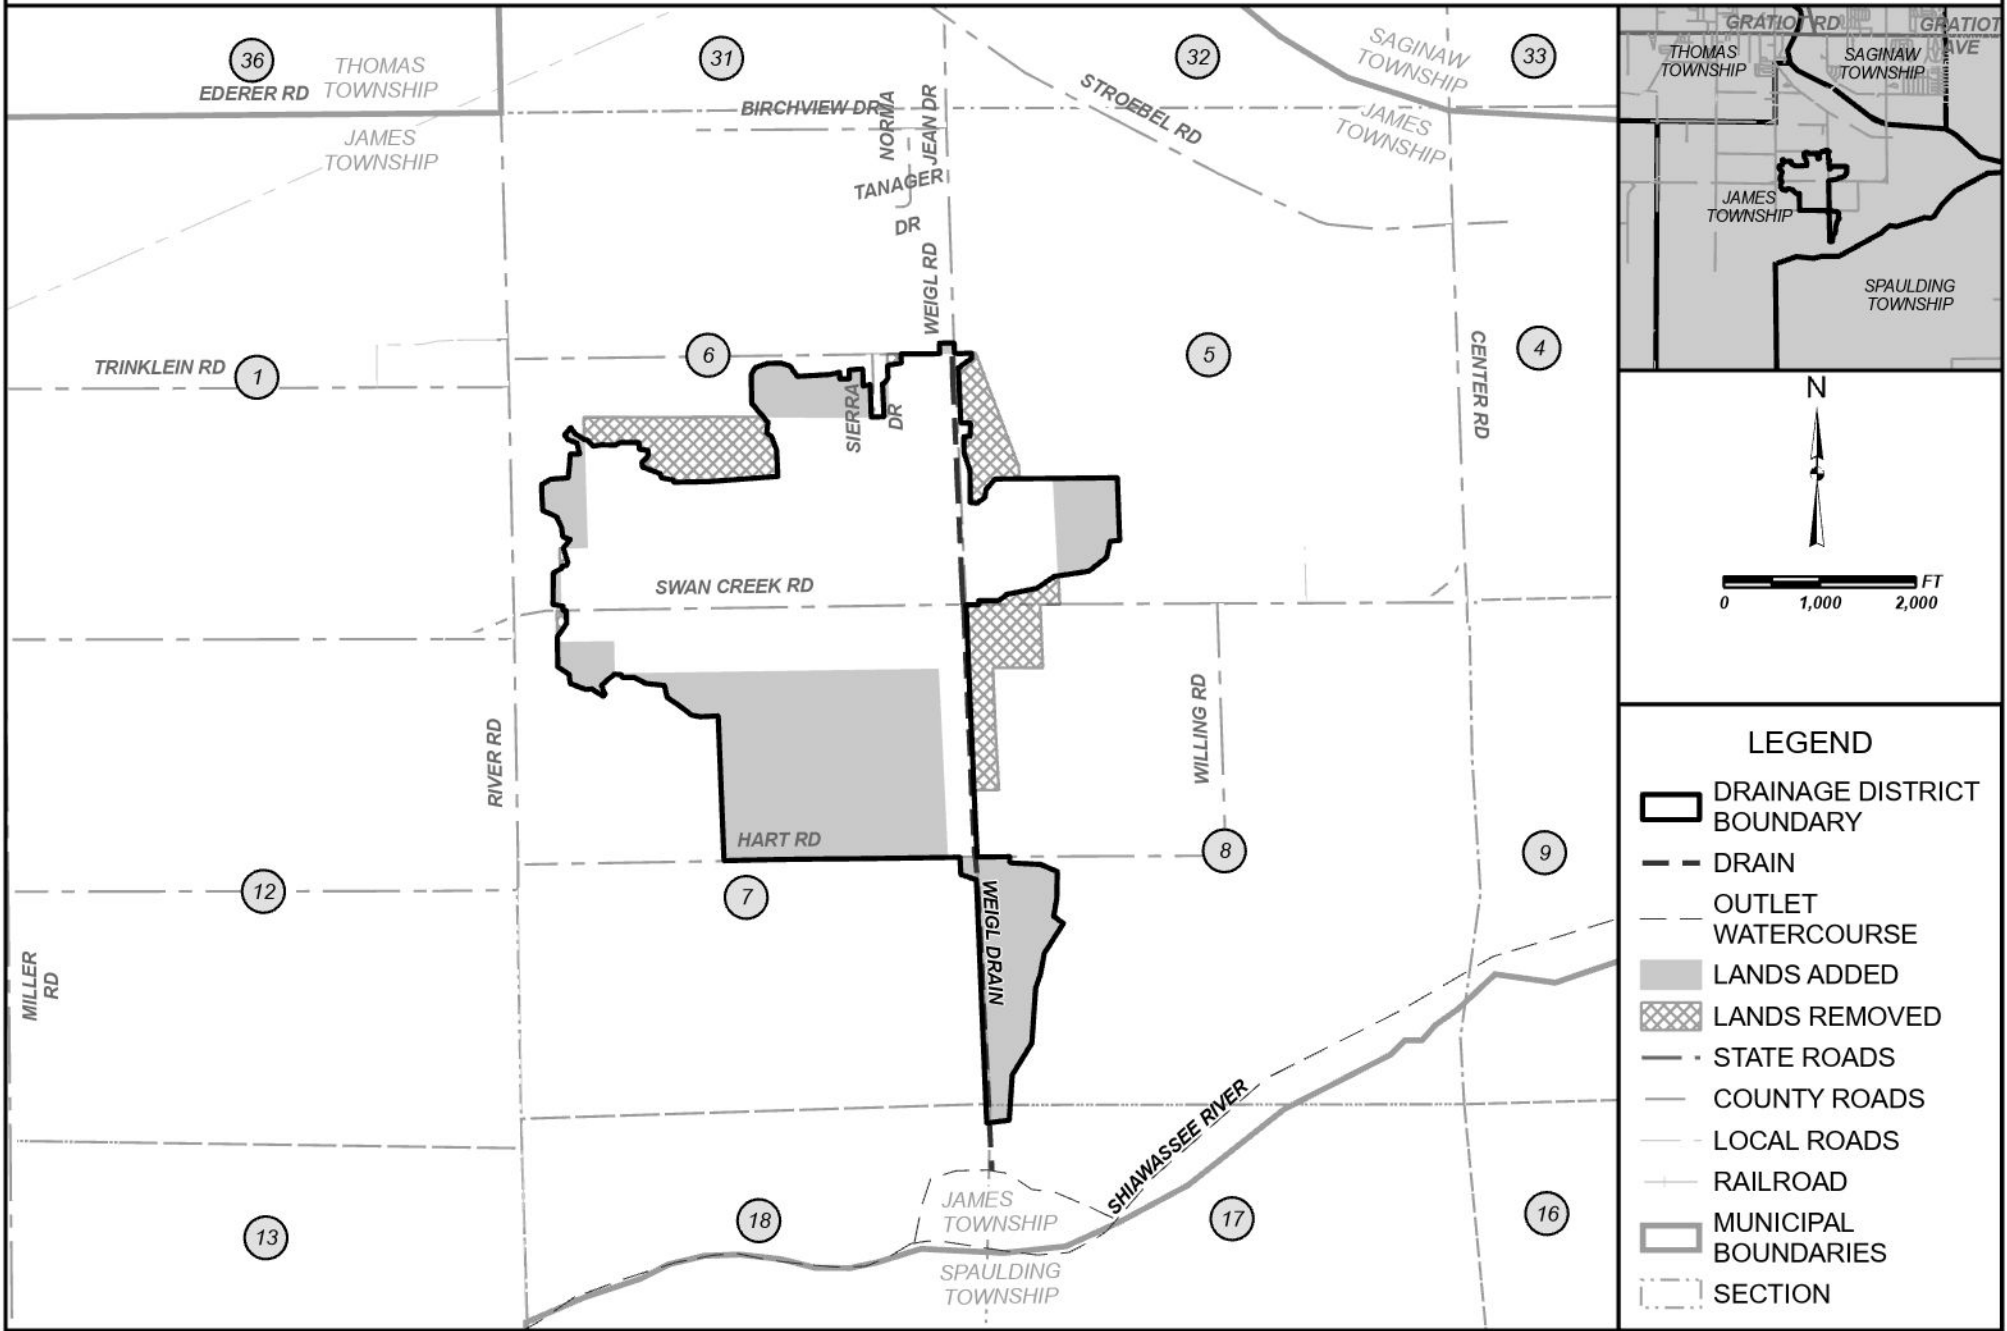

# EXHIBIT "B1"

## WEIGL DRAIN DRAINAGE DISTRICT

SAGINAW COUNTY PUBLIC WORKS COMMISSIONER- BRIAN J. WENDLING

LEGEND	
	DRAINAGE DISTRICT BOUNDARY
	DRAIN
	OUTLET WATERCOURSE
	LANDS ADDED
	LANDS REMOVED
	STATE ROADS
	COUNTY ROADS
	LOCAL ROADS
	RAILROAD
	MUNICIPAL BOUNDARIES
	SECTION