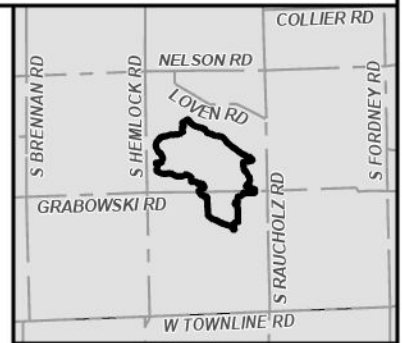

**EXHIBIT "B1"**  
**KICKBUSH DRAIN DRAINAGE DISTRICT**  
 SAGINAW COUNTY PUBLIC WORKS COMMISSIONER  
 BRIAN J. WENDLING

- LEGEND**
- DRAINAGE DISTRICT BOUNDARY
  - DRAIN
  - OUTLET WATERCOURSE
  - LANDS ADDED
  - LANDS REMOVED
  - MUNICIPALITY BOUNDARIES
  - STATE ROADS
  - COUNTY ROADS
  - LOCAL ROADS
  - RAILROAD