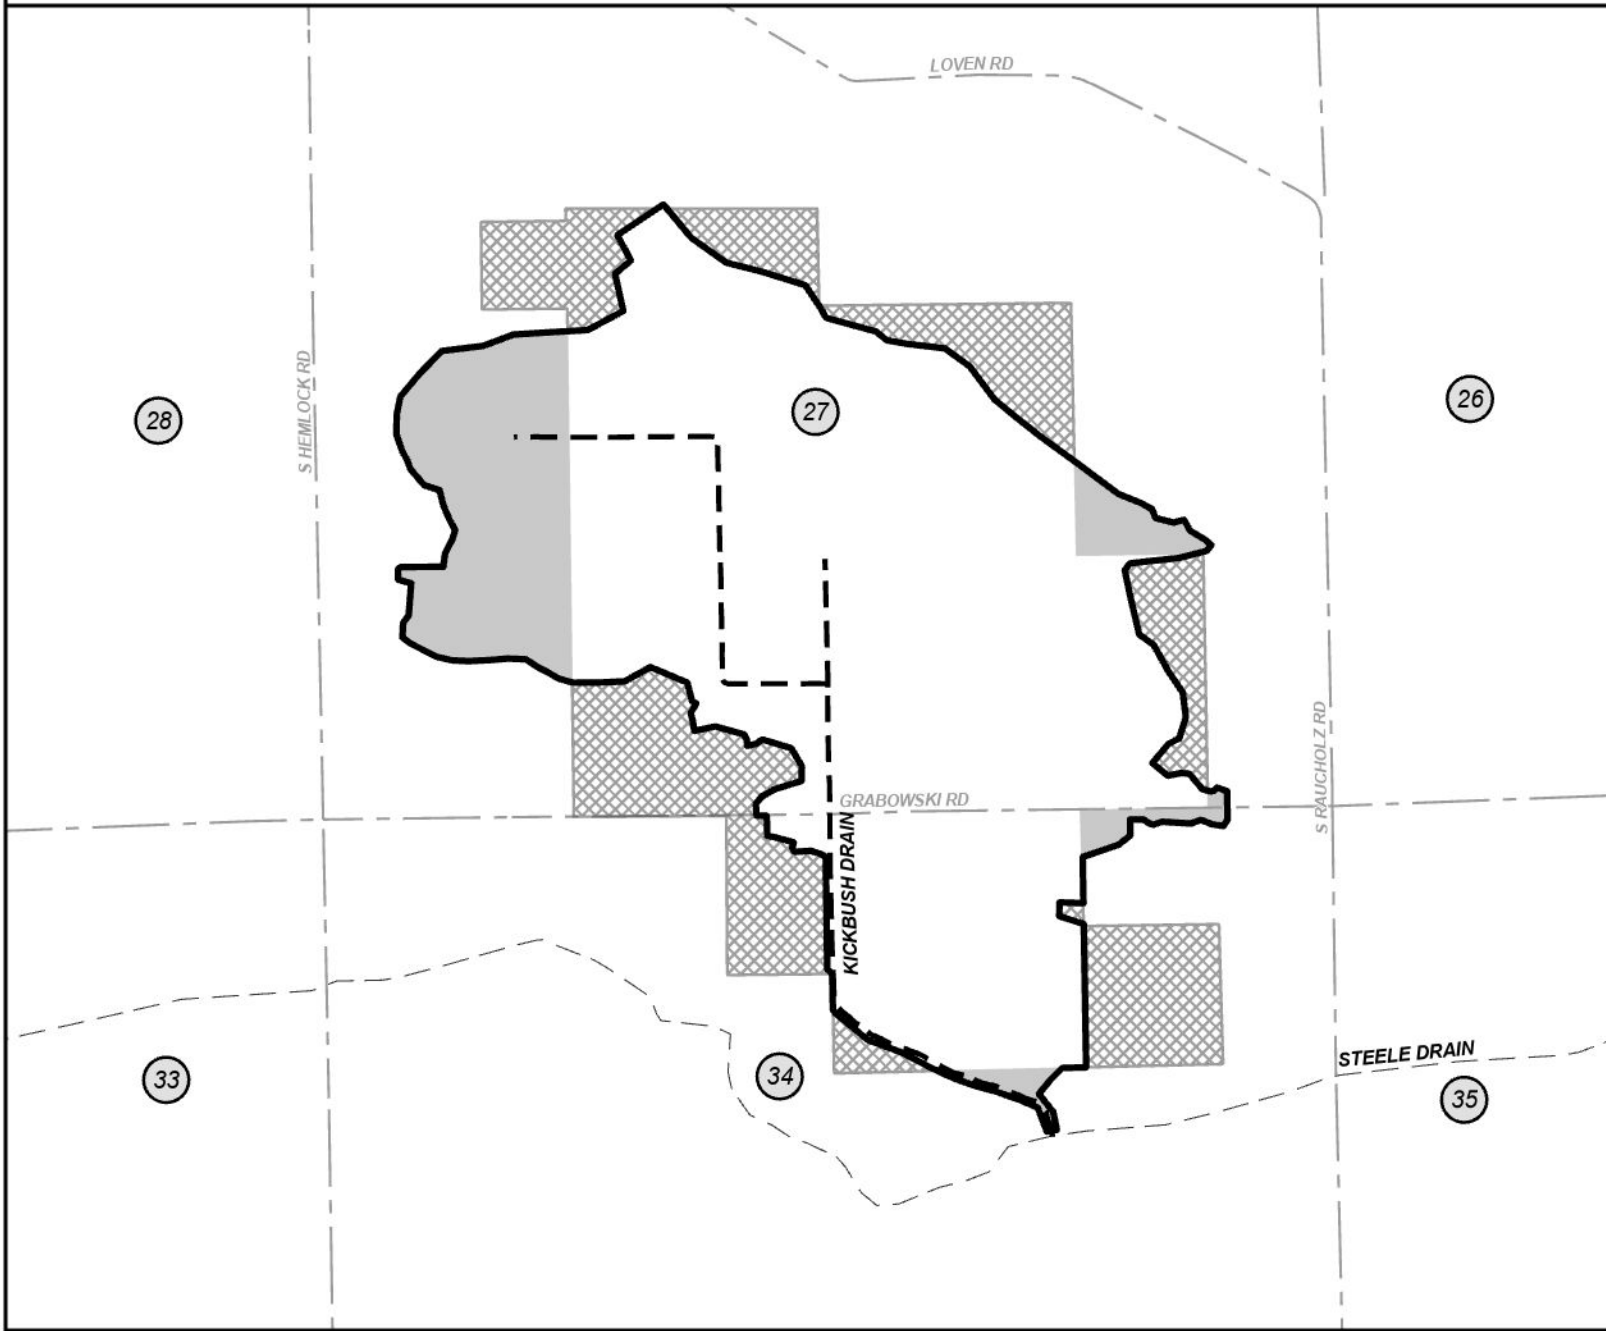

**EXHIBIT "B1"**  
**KICKBUSH DRAIN DRAINAGE DISTRICT**  
 SAGINAW COUNTY PUBLIC WORKS COMMISSIONER  
 BRIAN J. WENDLING

- LEGEND**
- DRAINAGE DISTRICT BOUNDARY
  - DRAIN
  - OUTLET WATERCOURSE
  - LANDS ADDED
  - LANDS REMOVED
  - MUNICIPALITY BOUNDARIES
  - STATE ROADS
  - COUNTY ROADS
  - LOCAL ROADS
  - RAILROAD