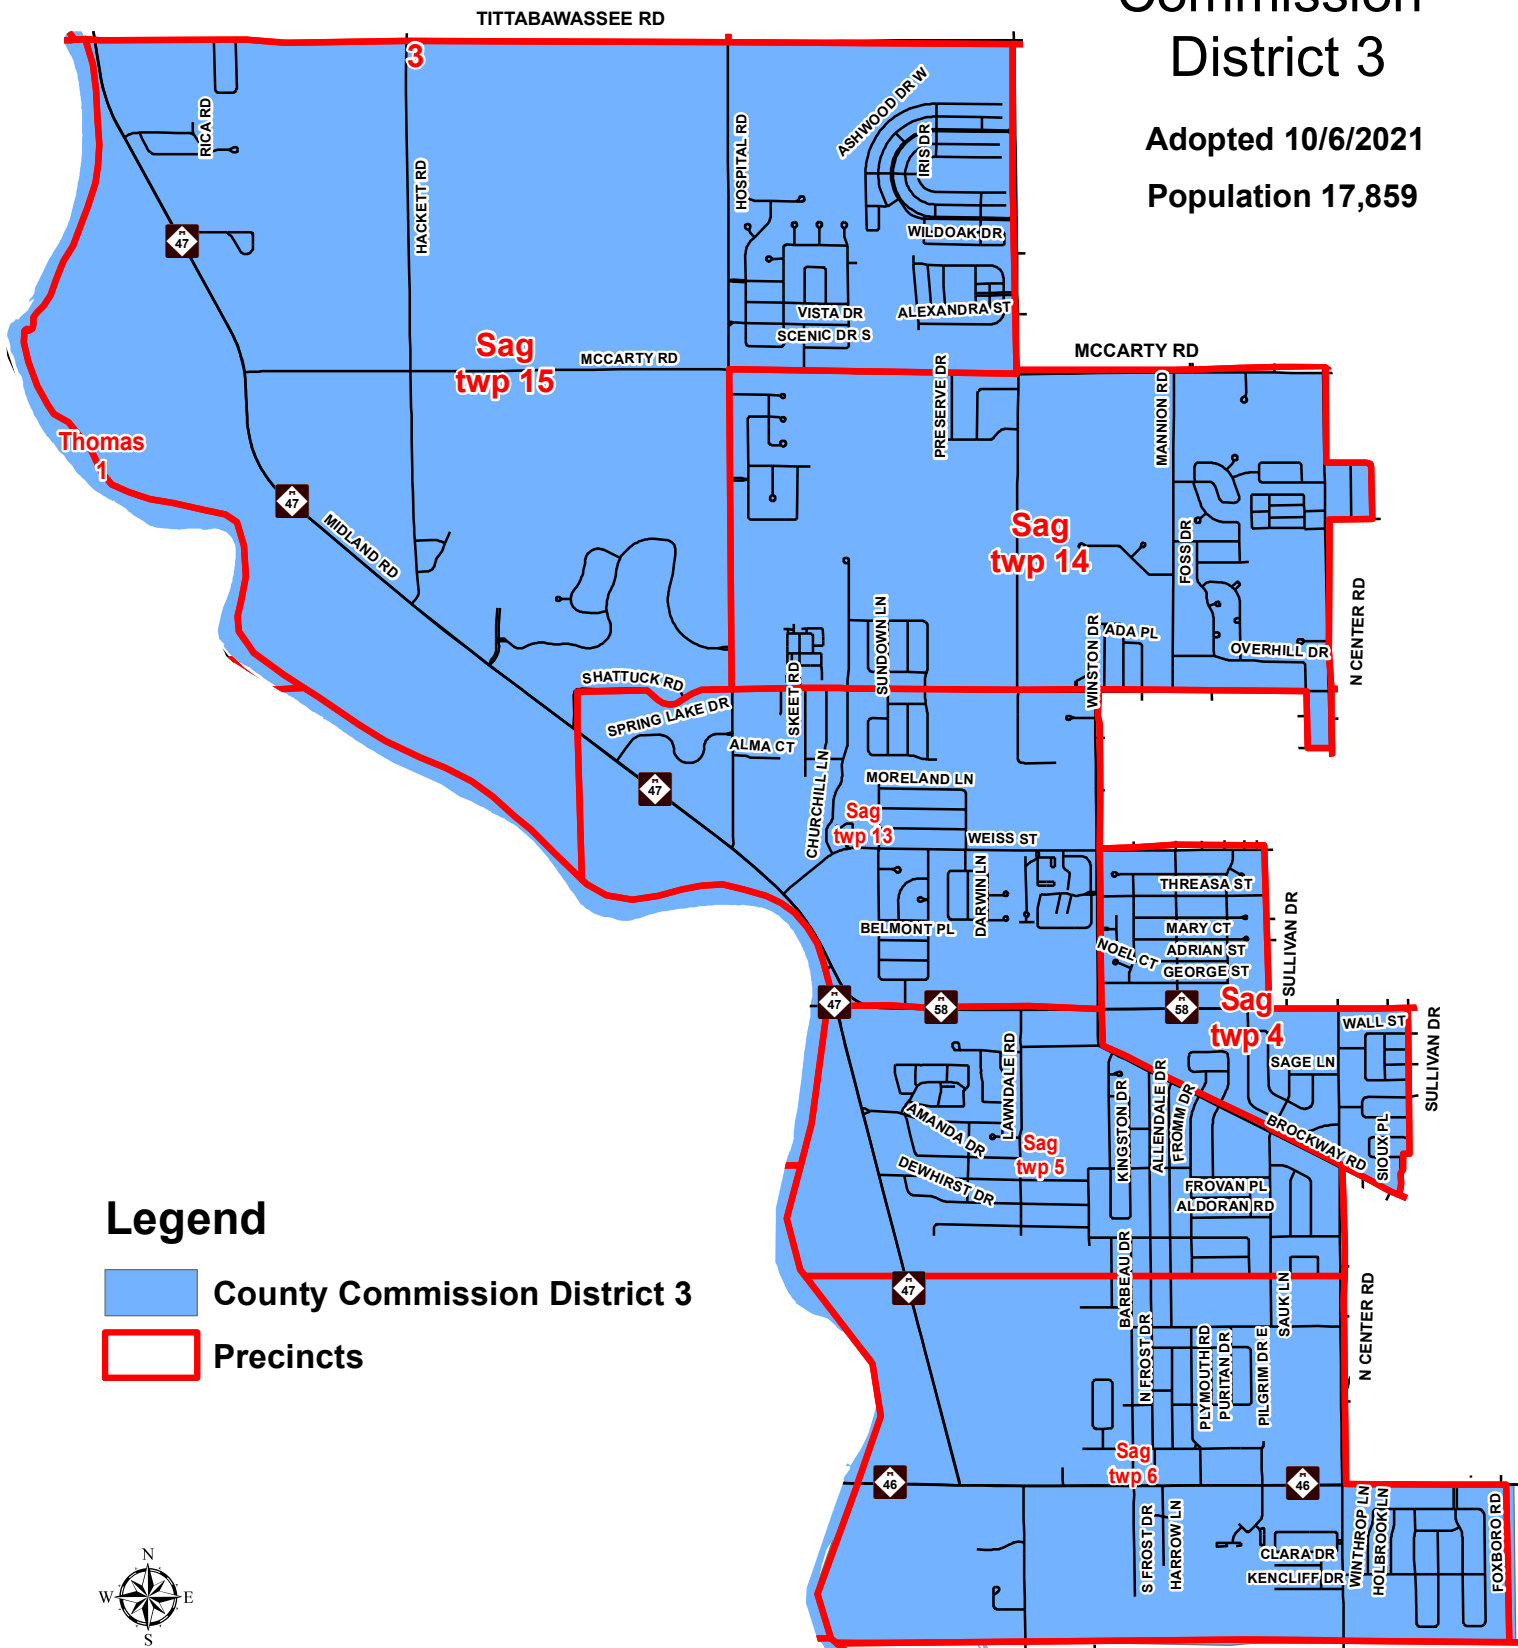

# Saginaw County

## Commission District 3

Adopted 10/6/2021

Population 17,859

### Legend

-  County Commission District 3
-  Precincts