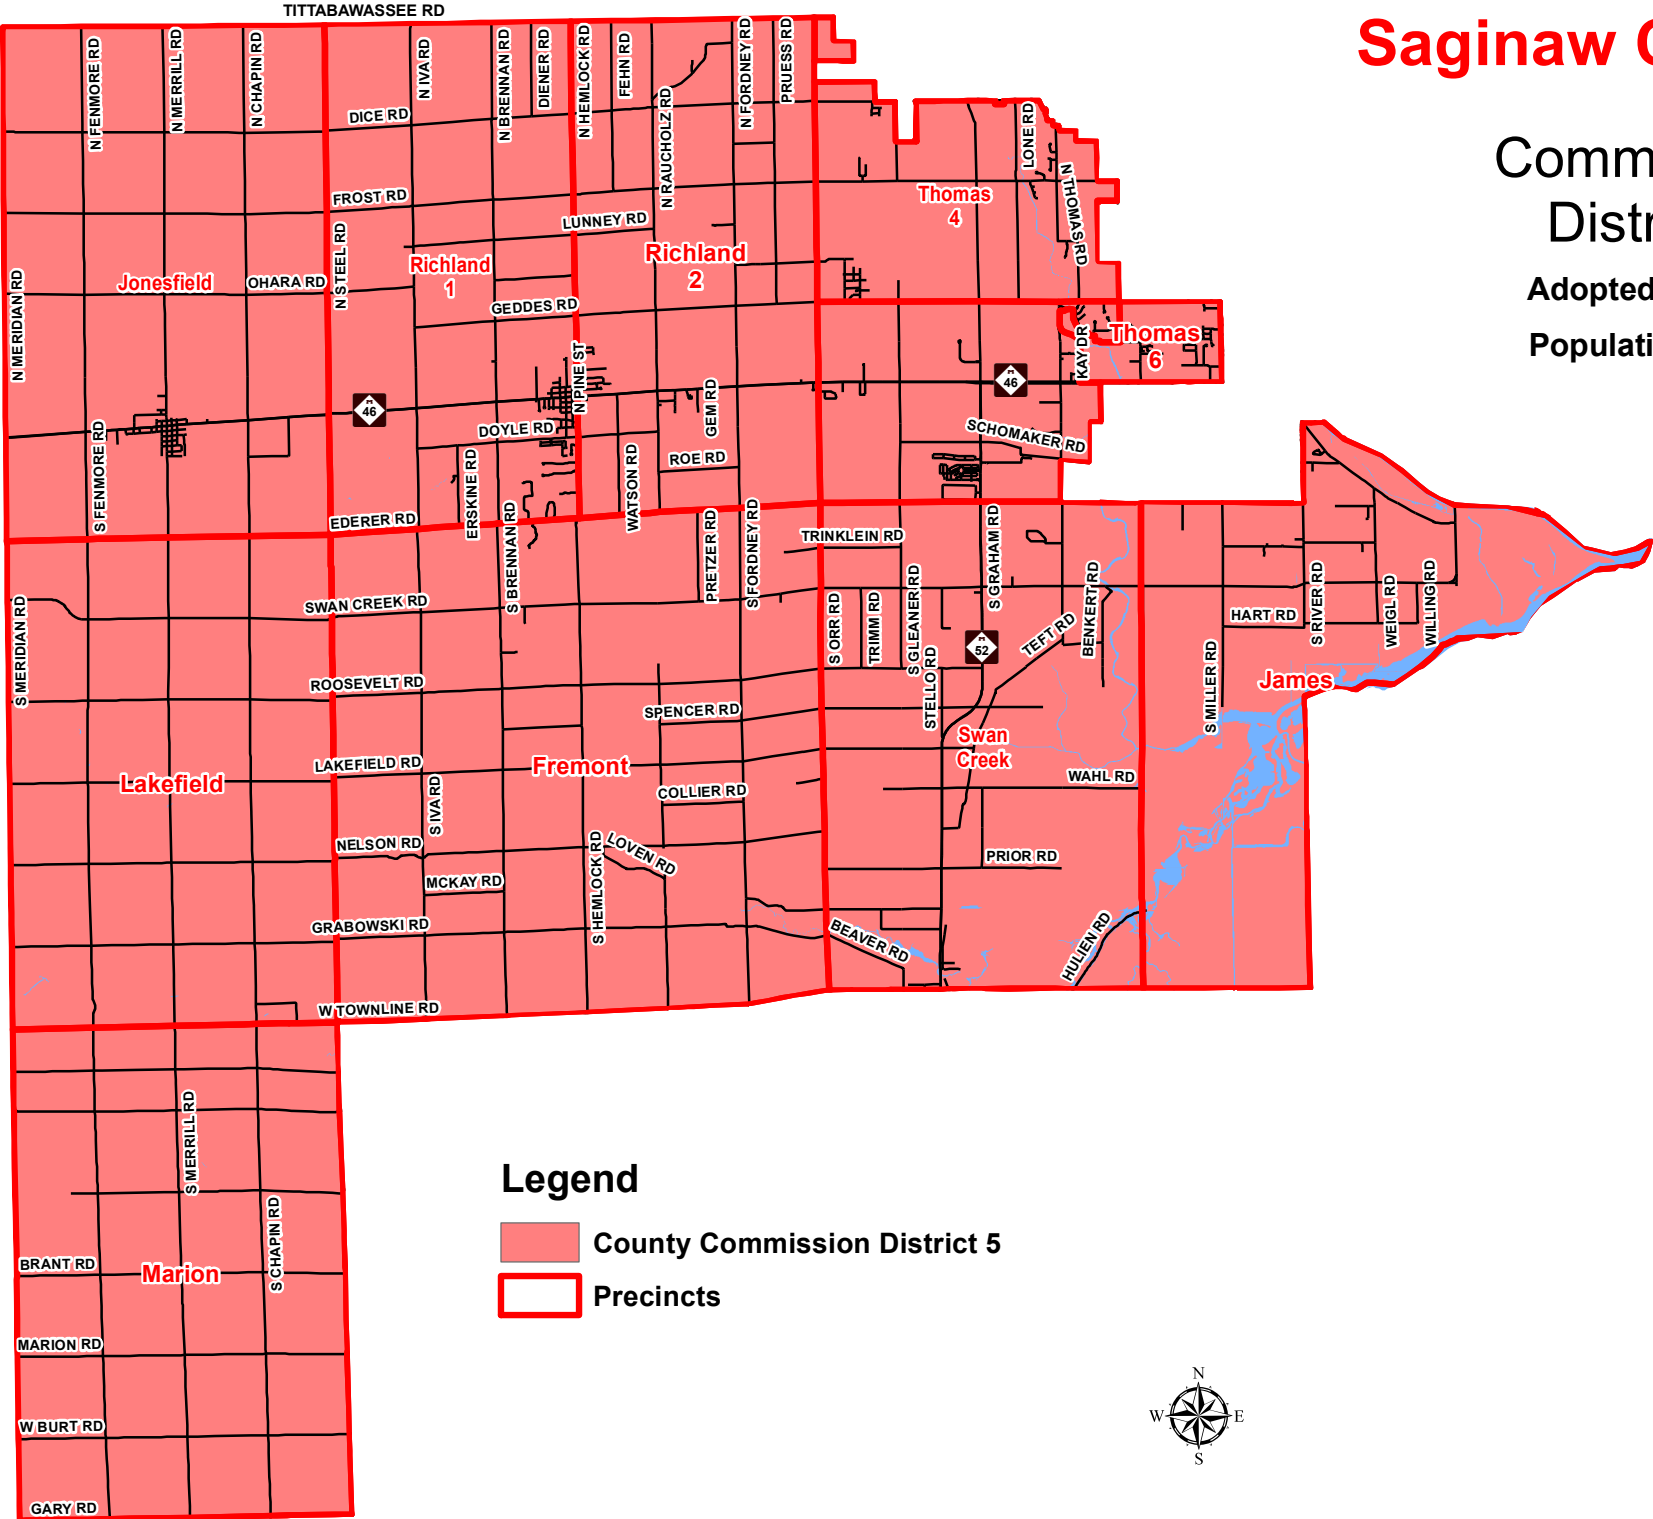

Saginaw County

Commission District 5

Adopted 10/6/2021

Population 18,283

Legend

- County Commission District 5
- Precincts