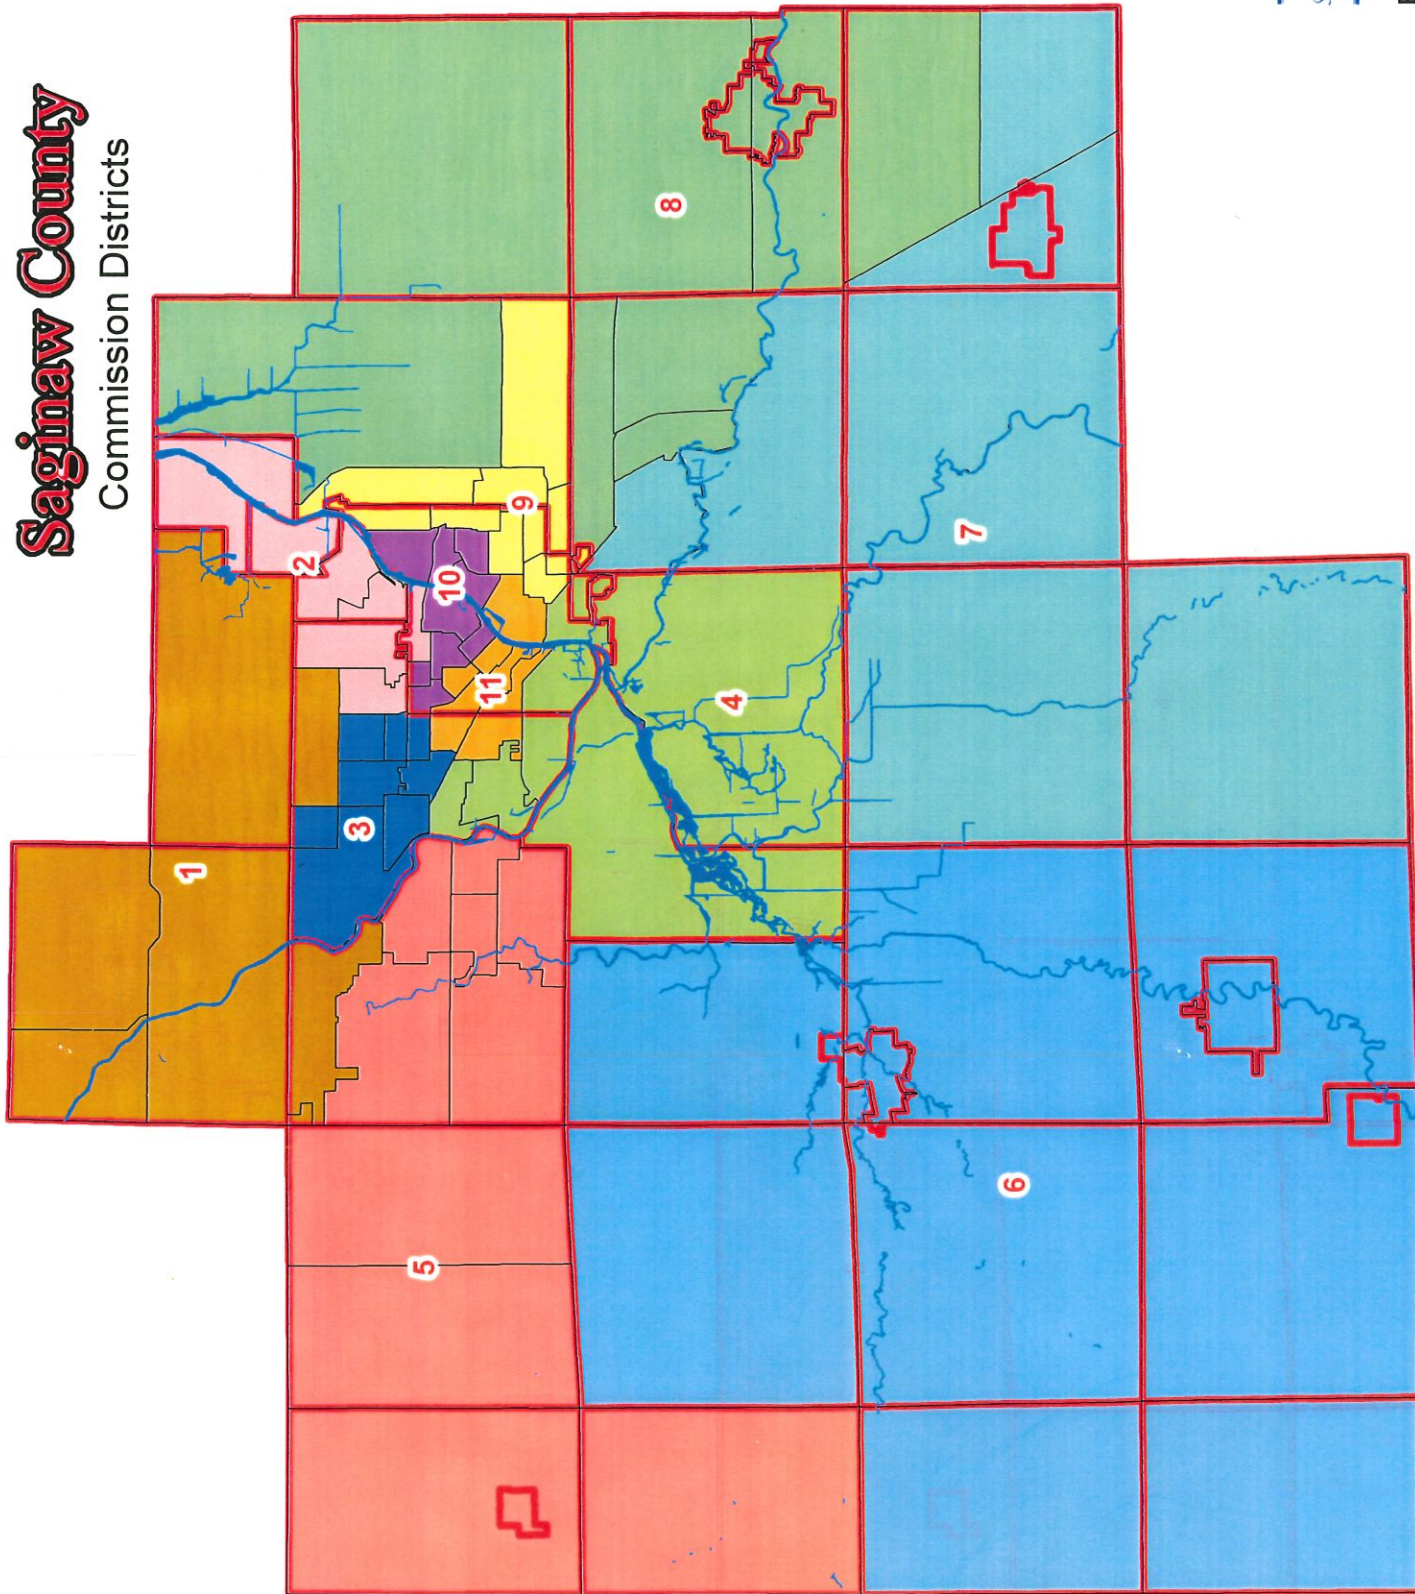

Saginaw County

Commission Districts

Legend

District	Color
1	Orange
2	Pink
3	Blue
4	Green
5	Red
6	Light Blue
7	Medium Blue
8	Light Green
9	Yellow
10	Purple
11	Orange