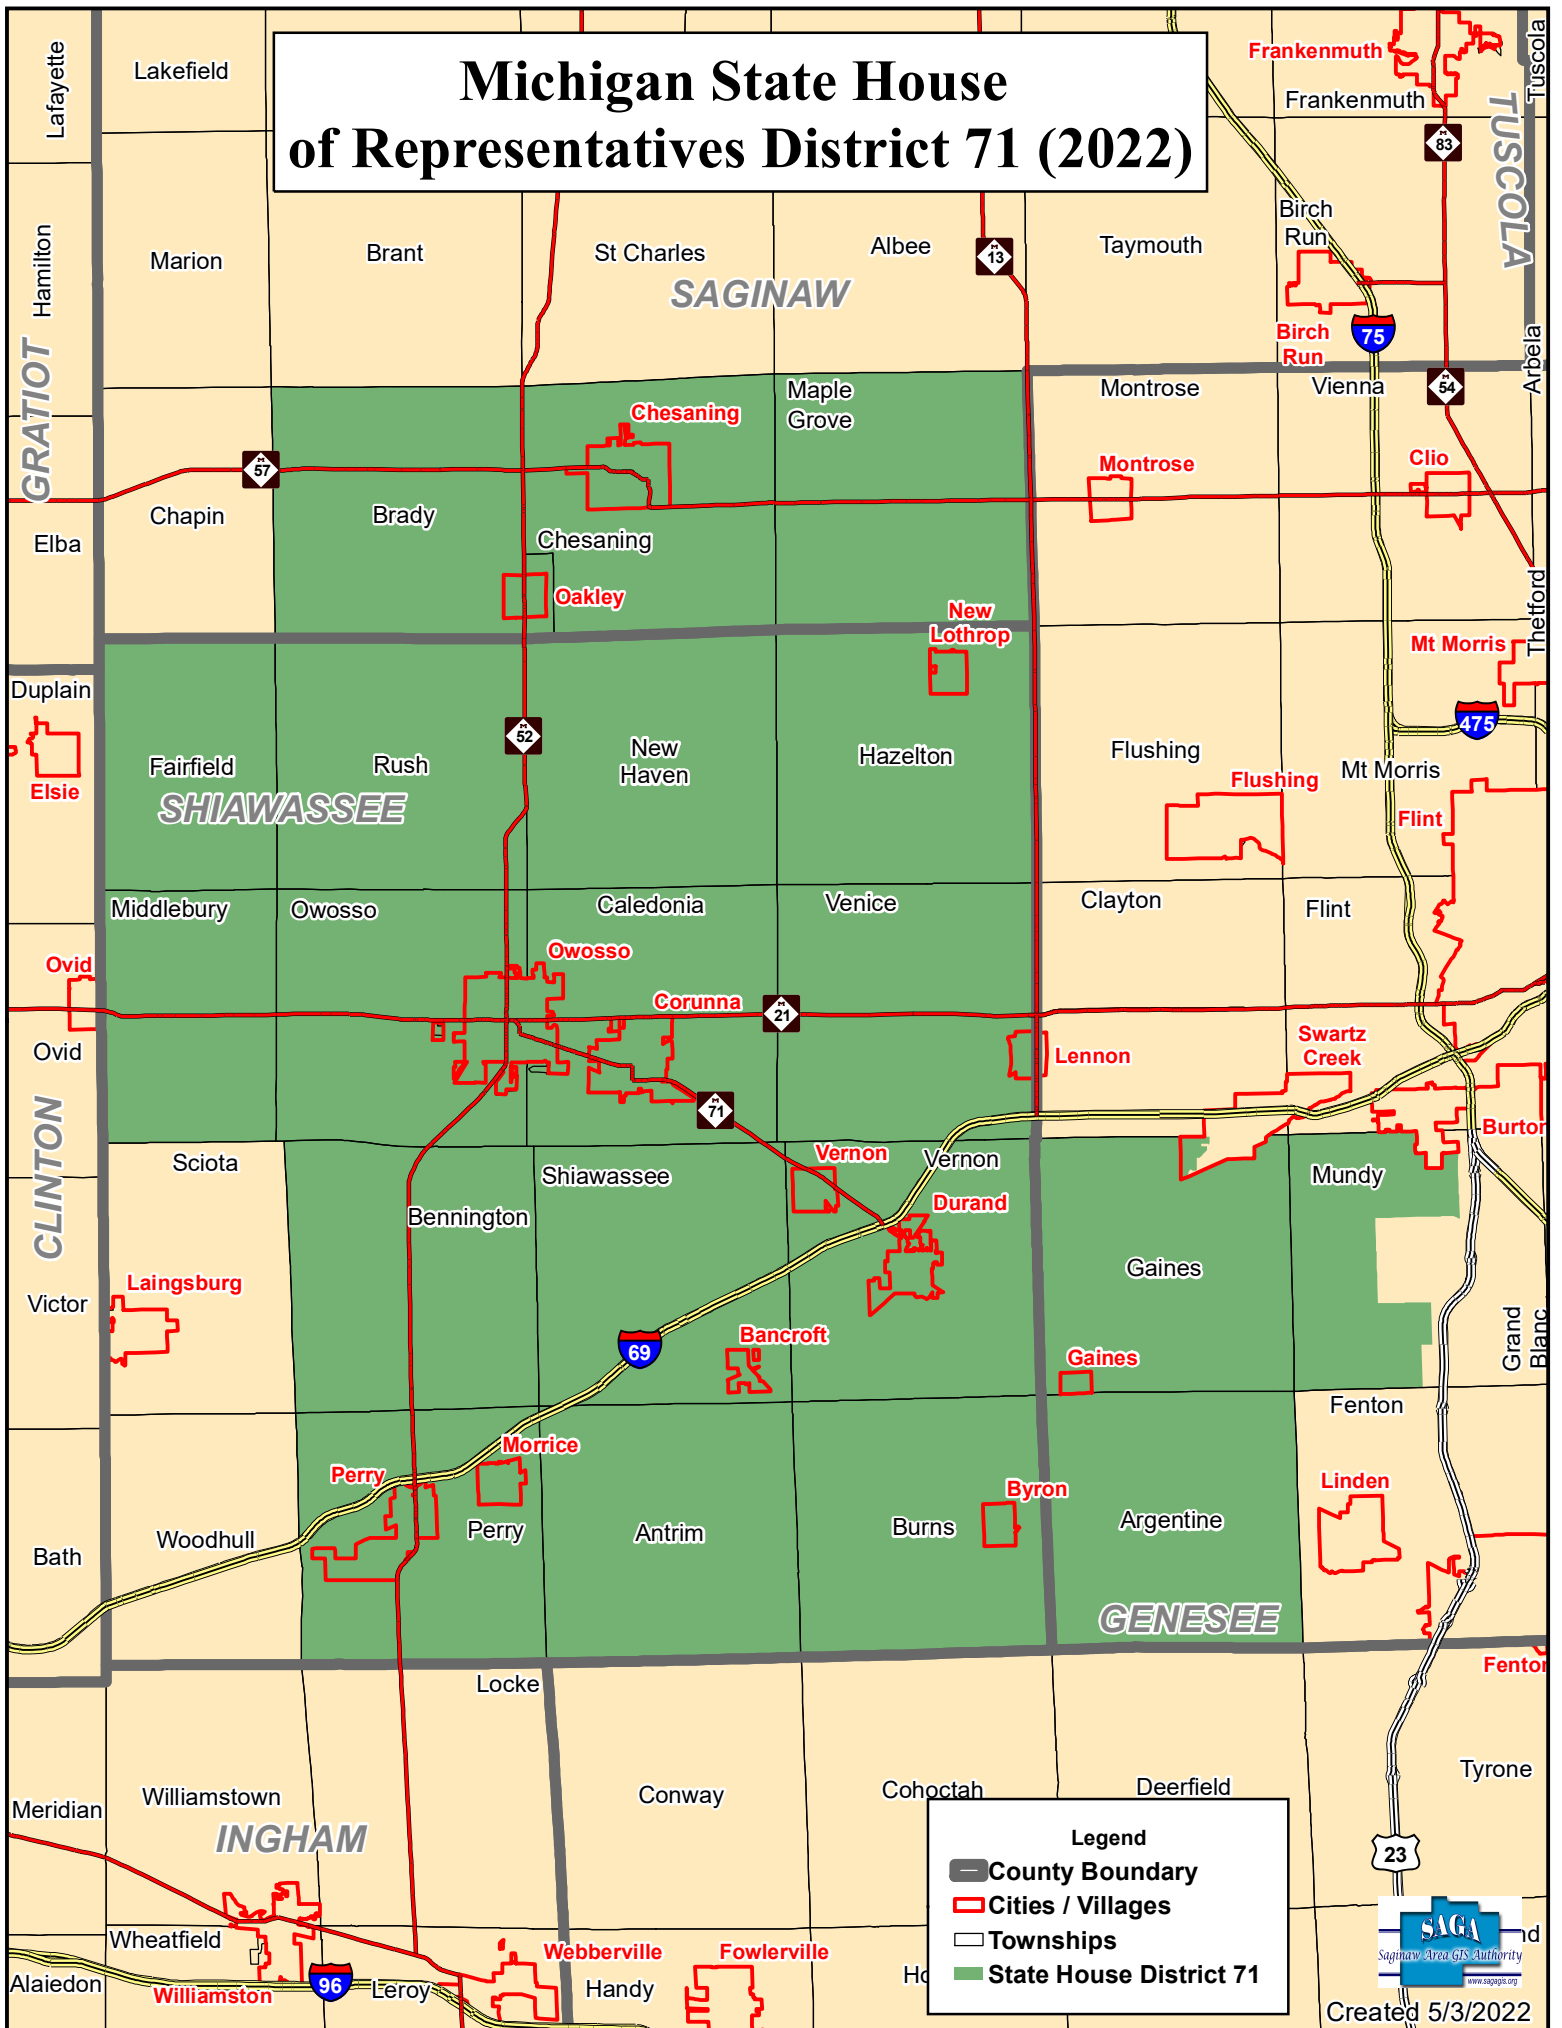

Michigan State House of Representatives District 71 (2022)

Legend

- County Boundary
- Cities / Villages
- Townships
- State House District 71

Created 5/3/2022