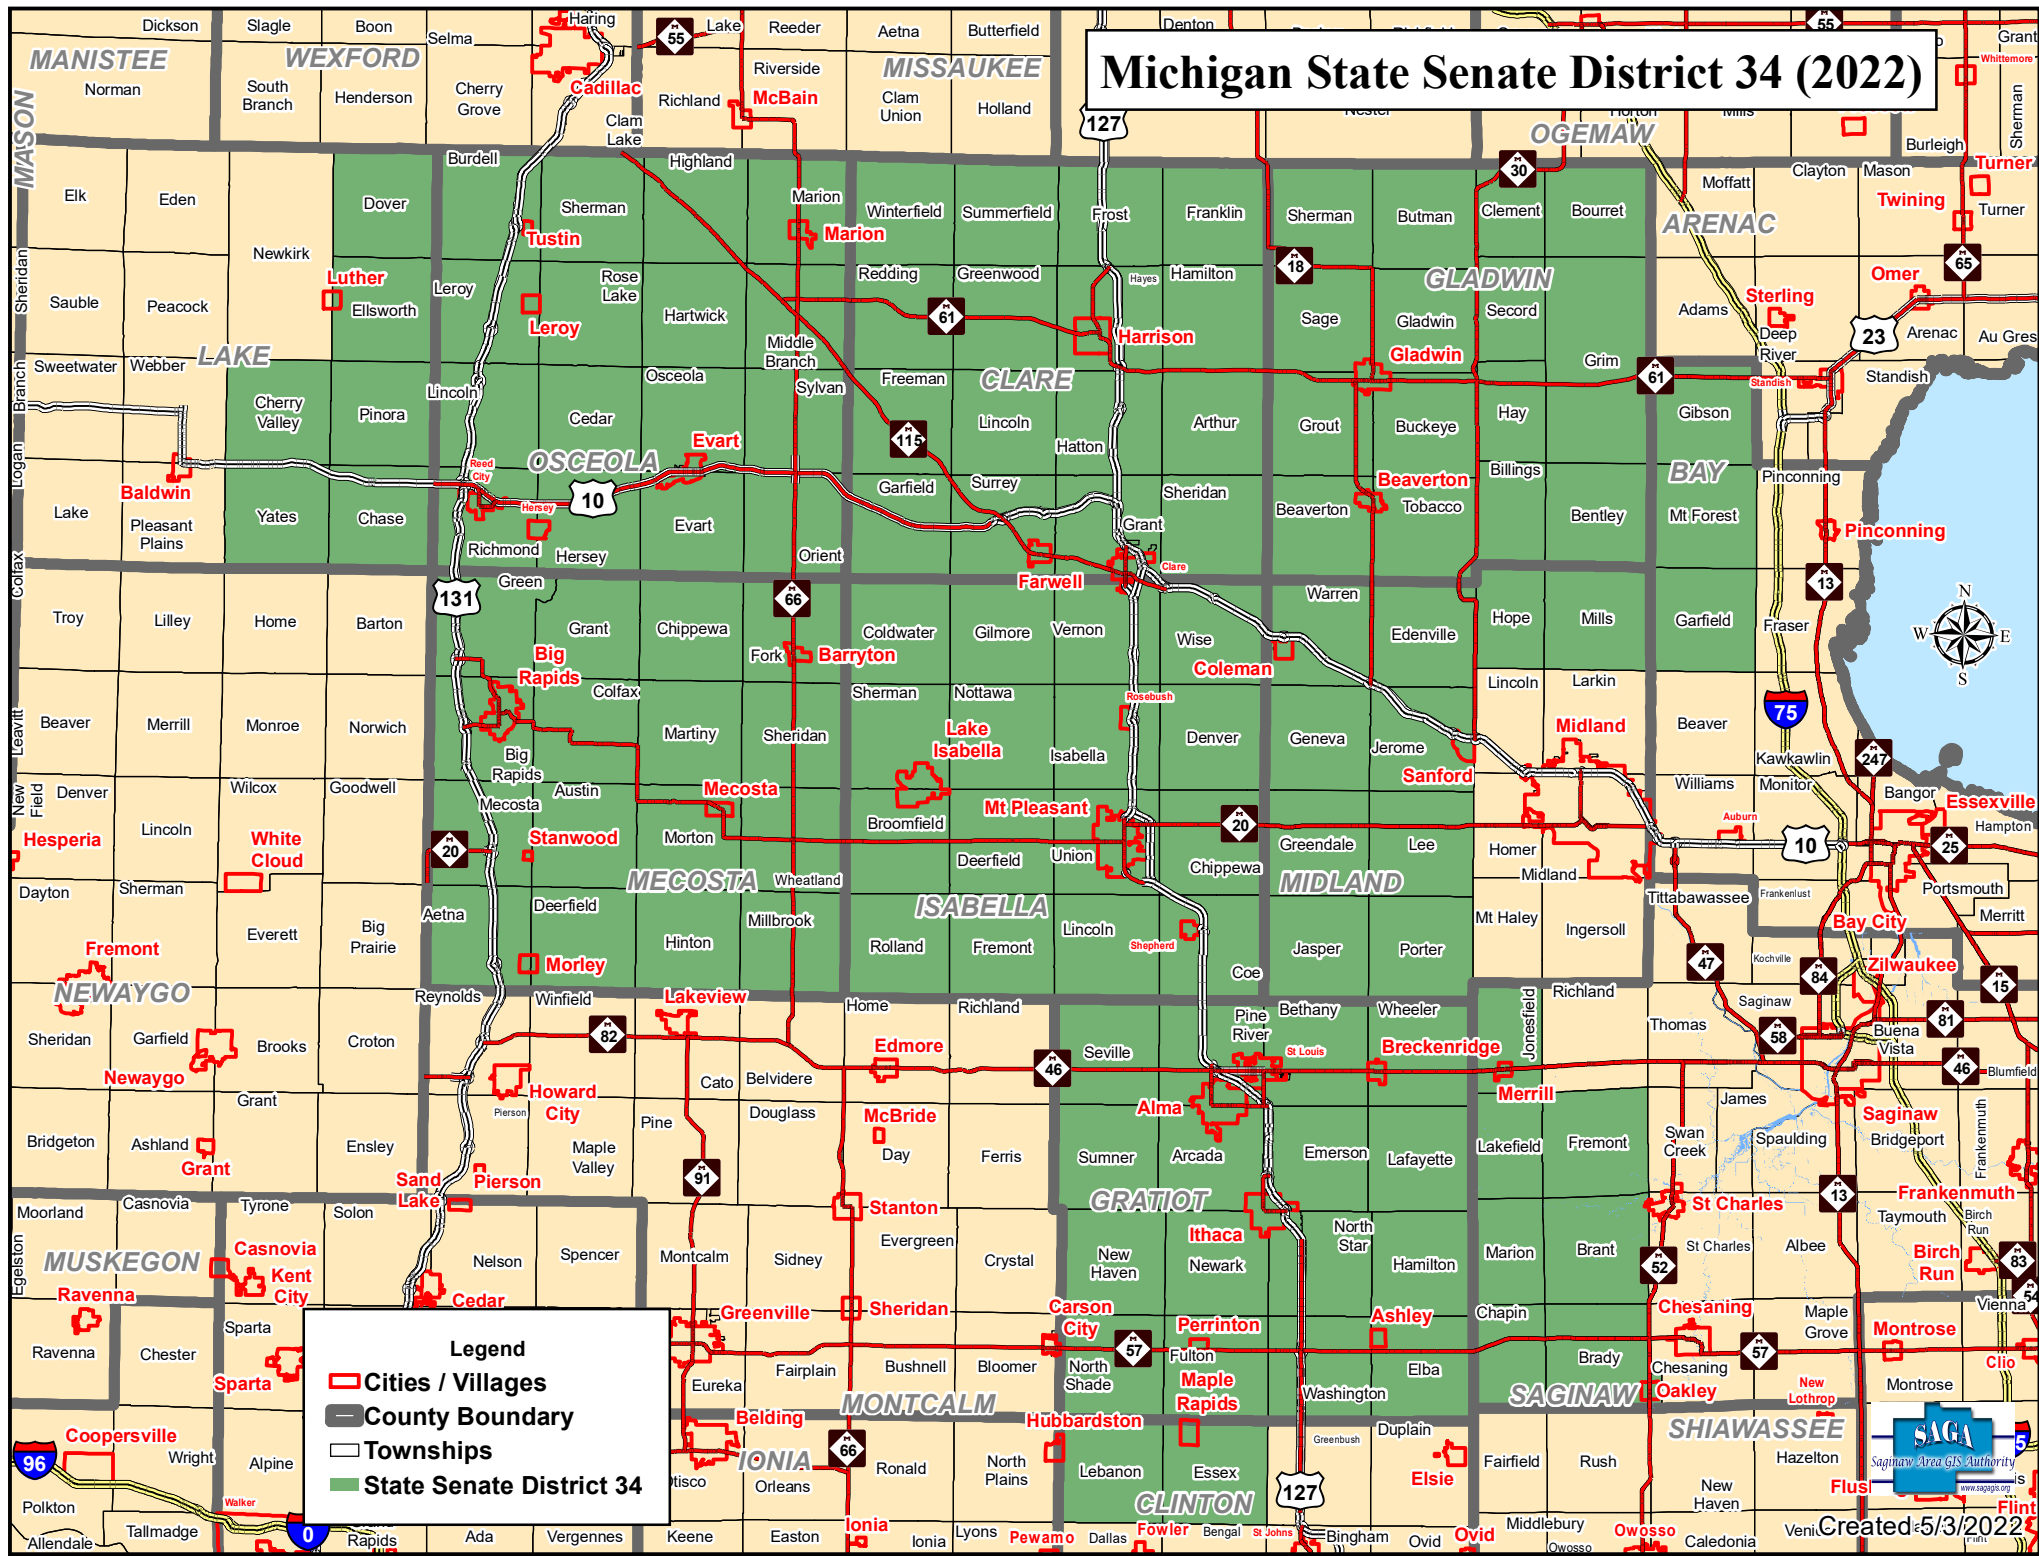

Michigan State Senate District 34 (2022)

Legend

- Cities / Villages
- County Boundary
- Townships
- State Senate District 34

Created 5/3/2022