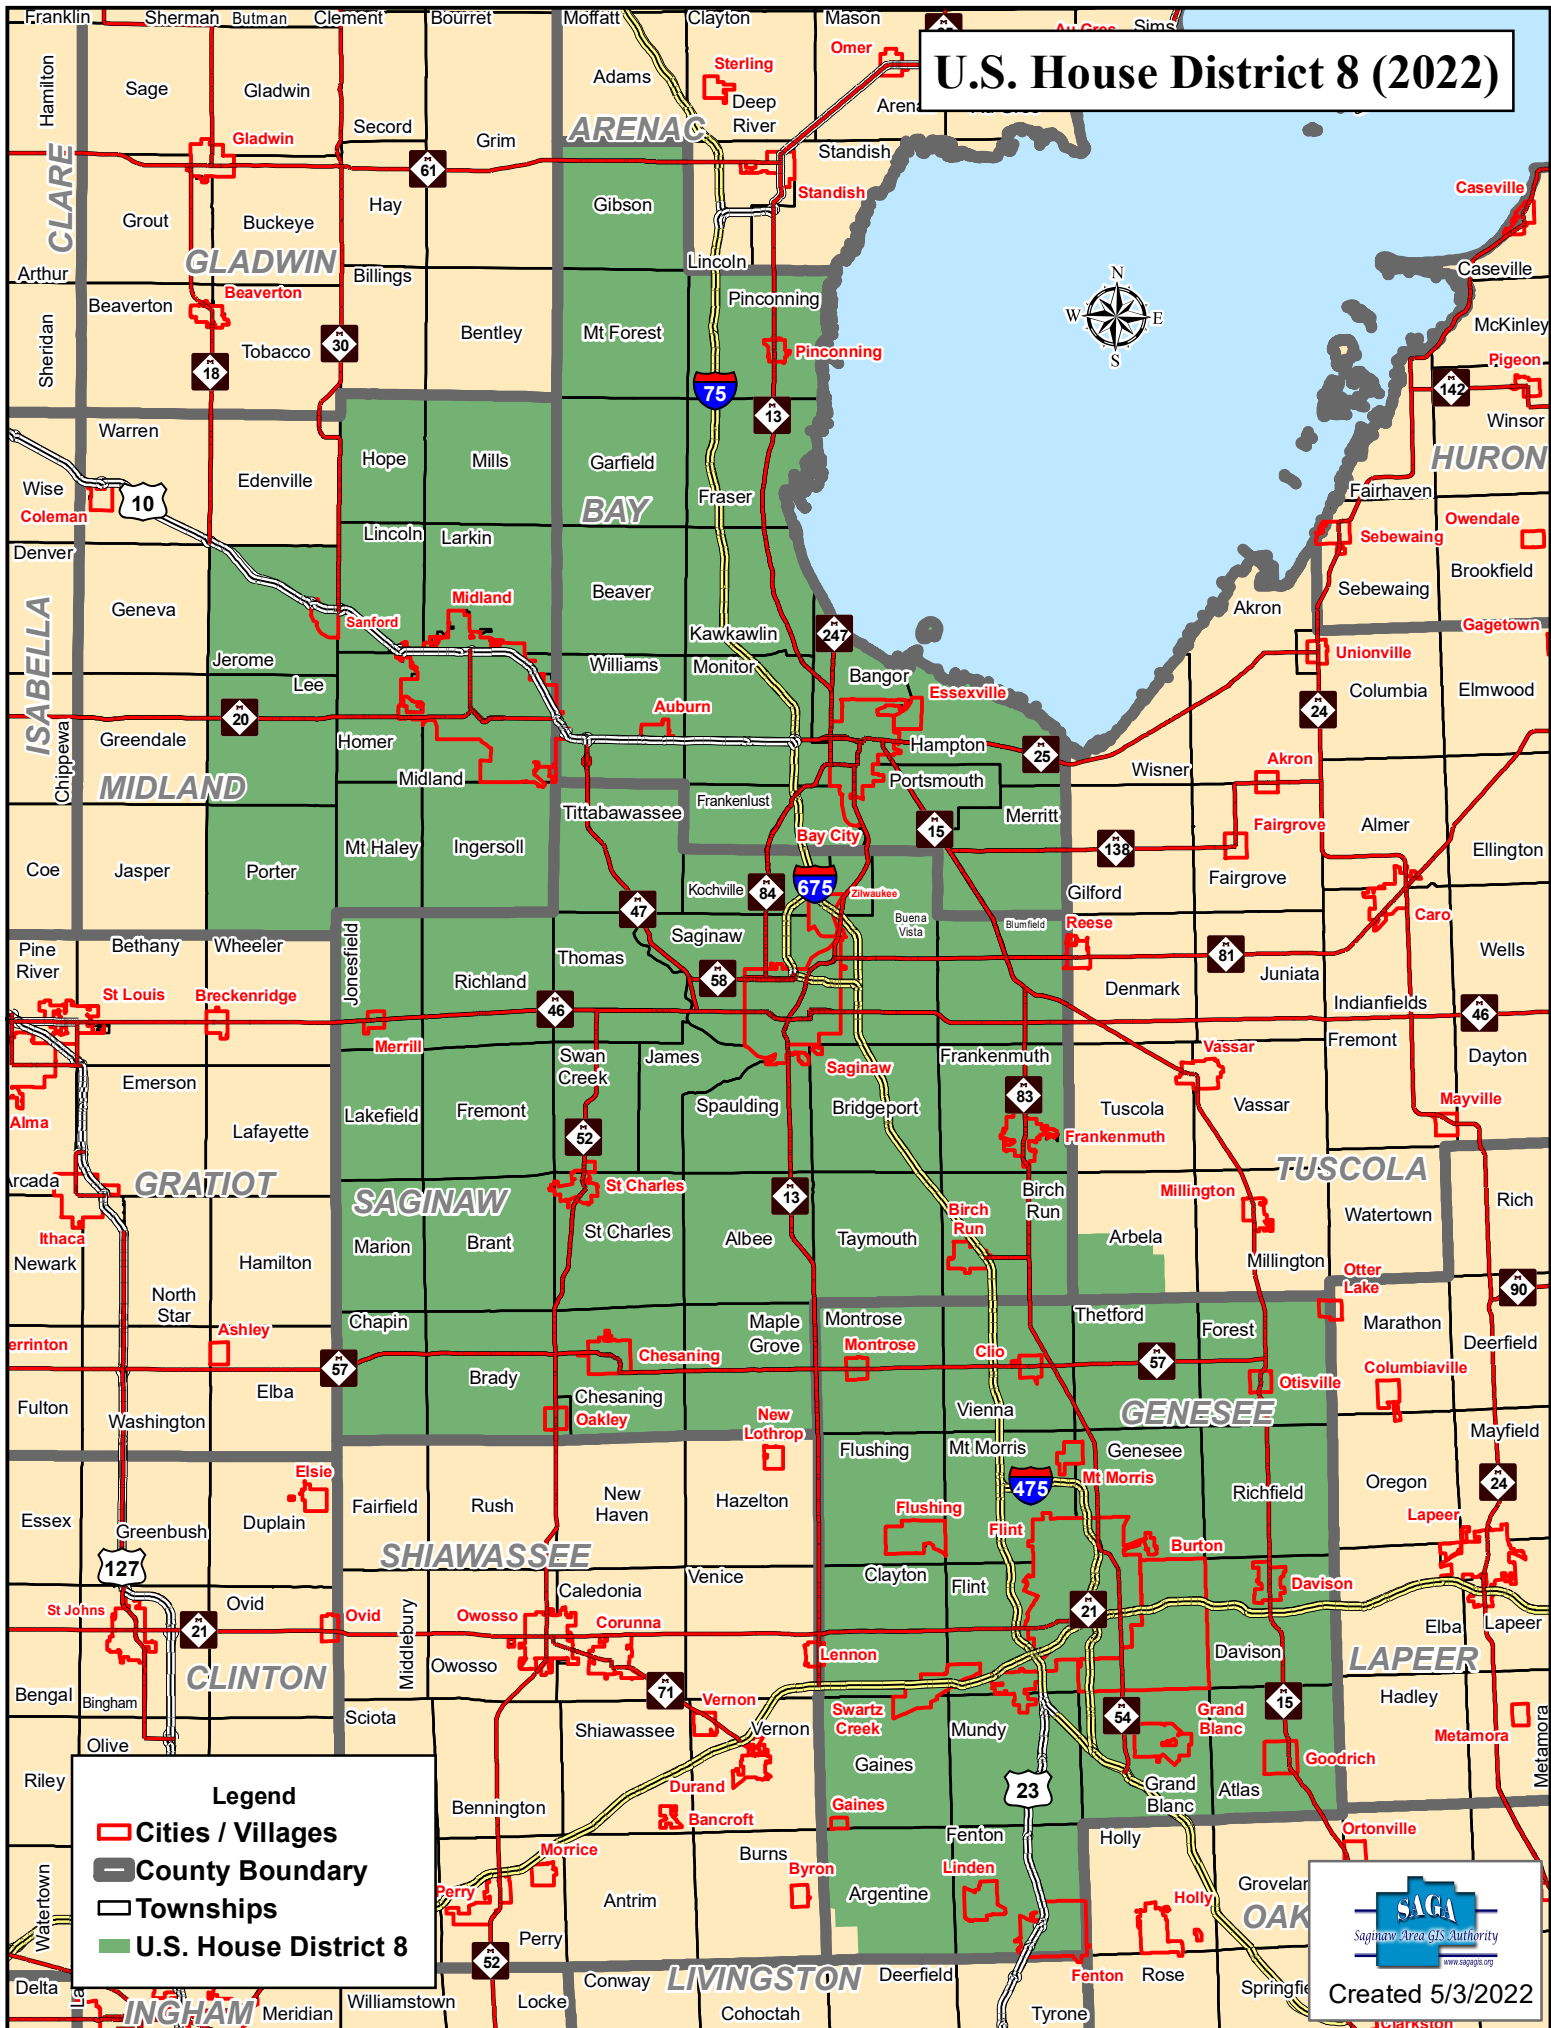

U.S. House District 8 (2022)

Legend

- Cities / Villages
- County Boundary
- Townships
- U.S. House District 8

SAGA
Saginaw Area GIS Authority
www.sagga.org

Created 5/3/2022